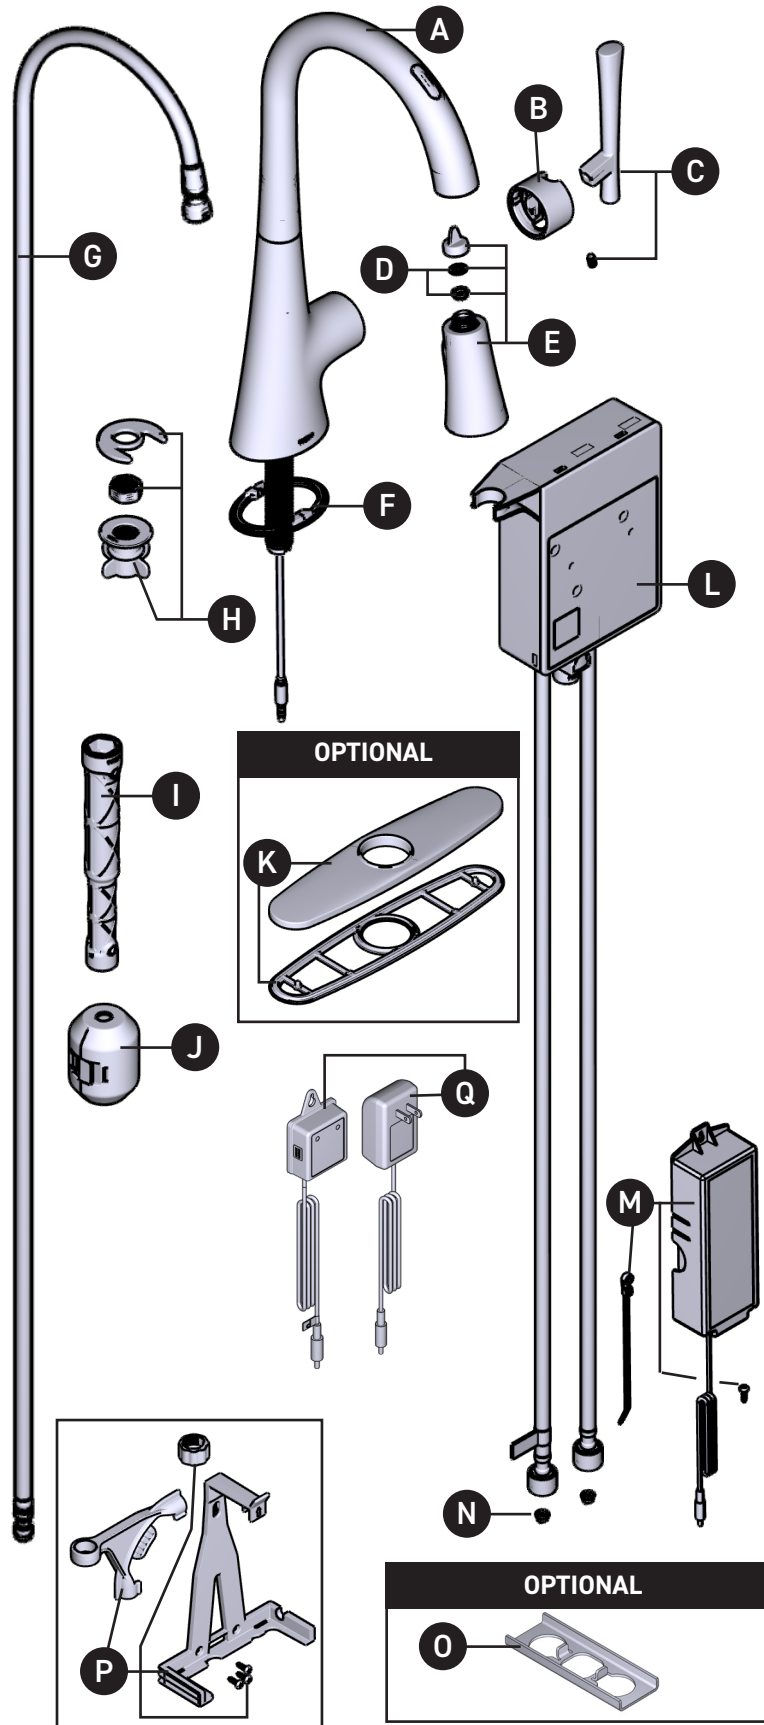

ORDER BY PART NUMBER

Illustrated Parts U by Moen Smart Faucet

Kurv™ Single-Handle High Arc Pulldown Kitchen Faucet

MODEL	HANDLE	FINISH
9126EVC	Lever	Chrome
9126EVL	Lever	Matte Black
9126EVNL	Lever	Nickel
9126EVSRS	Lever	Spot Resist Stainless

ID	Kit Number	Kit Description	Finish
A	204774	Faucet Ass'y Kit	Chrome
	204774BL		Matte Black
	204774NL		Nickel
	204774SRS		Spot Resist Stainless
B	204688	Handle Dome	Chrome
	204688BL		Matte Black
	204688NL		Nickel
	204688SRS		Spot Resist Stainless
C	204687	Handle Kit	Chrome
	204687BL		Matte Black
	204687NL		Nickel
	204687SRS		Spot Resist Stainless
D	141025	Wand Screen O-Ring Kit <i>(for PowerBoost wand)</i>	N/A
E	204775	PowerBoost Wand Kit	Chrome
	204775BL		Matte Black
	204775NL		Nickel
	204775SRS		Spot Resist Stainless
F	204779	Gasket Kit	Chrome/Spot Resist Stainless
	204779BL		Matte Black
G	150259	Pulldown Hose	N/A
H	201310	Mounting Hardware	N/A
I	118305	Installation Tool	N/A
J	195361	Hose Weight	N/A
K	141002	Escutcheon Kit <i>(optional)</i>	Chrome
	141002BL		Matte Black
	141002NL		Nickel
	141002SRS		Spot Resist Stainless
L	201311	Control Box	N/A
M	201309	Battery Holder, Hardware Pack <i>(6DAAlkaline Batteries not included)</i>	N/A
N	197171	Filter Screens	N/A
O	176787	Mounting Bracket <i>(optional)</i>	N/A
P	199785	Wall Mount Kit	N/A
Q	169031	AC Adapter <i>(sold separately)</i>	N/A